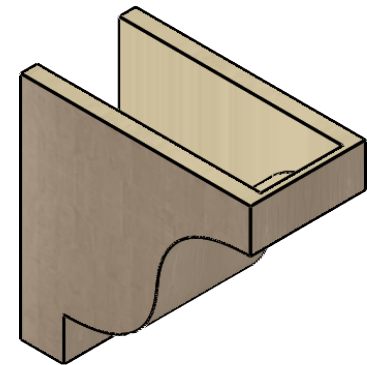

ITEM NUMBER: CORU07X14X14NEWRCPR

7"W X 14"D X 14"H SERIES 1 CLASSIC NEWPORT ROUGH CEDAR
TIMBERTHANE FAUX WOOD CORBEL, PRIMED

SIDE PROFILE

FRONT PROFILE

ISOMETRIC

EKENA MILLWORK
2300 WEST MAIN ST.
CLARKSVILLE, TX 75426
TOLL FREE: 866-607-0453
WWW.EKENAMILLWORK.COM

NOTES

1. INSTALLATION TO BE COMPLETED IN ACCORDANCE WITH MANUFACTURER'S SPECIFICATIONS.
2. DRAWING MAY NOT BE TO SCALE
3. THIS DRAWING IS INTENDED FOR DESIGN AND PLANNING PURPOSES ONLY.
4. ALL INFORMATION CONTAINED HEREIN WAS CURRENT AT THE TIME OF DEVELOPMENT BUT MUST BE REVIEWED AND APPROVED BY THE PRODUCT MANUFACTURER TO BE CONSIDERED ACCURATE.
5. TIMBERTHANE ARCHITECTURAL PRODUCTS ARE MADE FROM HIGH DENSITY URETHANE AND COME FACTORY PRIMED