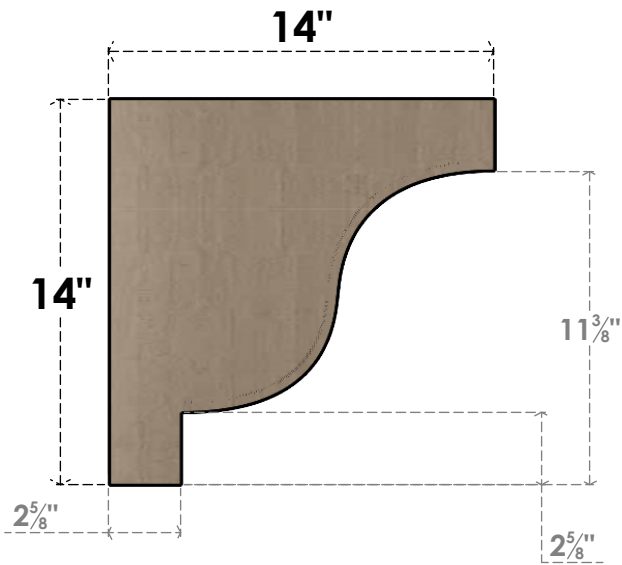

ITEM NUMBER: CORU07X14X14NEWRCPR

7"W X 14"D X 14"H SERIES 1 CLASSIC NEWPORT ROUGH CEDAR
TIMBERTHANE FAUX WOOD CORBEL, PRIMED

SIDE PROFILE

FRONT PROFILE

ISOMETRIC

EKENA MILLWORK
2300 WEST MAIN ST.
CLARKSVILLE, TX 75426
TOLL FREE: 866-607-0453
WWW.EKENAMILLWORK.COM

NOTES

1. INSTALLATION TO BE COMPLETED IN ACCORDANCE WITH MANUFACTURER'S SPECIFICATIONS.
2. DRAWING MAY NOT BE TO SCALE
3. THIS DRAWING IS INTENDED FOR DESIGN AND PLANNING PURPOSES ONLY.
4. ALL INFORMATION CONTAINED HEREIN WAS CURRENT AT THE TIME OF DEVELOPMENT BUT MUST BE REVIEWED AND APPROVED BY THE PRODUCT MANUFACTURER TO BE CONSIDERED ACCURATE.
5. TIMBERTHANE ARCHITECTURAL PRODUCTS ARE MADE FROM HIGH DENSITY URETHANE AND COME FACTORY PRIMED