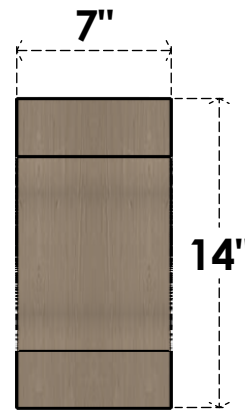

ITEM NUMBER: CORU07X14X14NEWRCPR

7"W X 14"D X 14"H SERIES 1 CLASSIC NEWPORT ROUGH CEDAR
TIMBERTHANE FAUX WOOD CORBEL, PRIMED

SIDE PROFILE

FRONT PROFILE

ISOMETRIC

EKENA MILLWORK
2300 WEST MAIN ST.
CLARKSVILLE, TX 75426
TOLL FREE: 866-607-0453
WWW.EKENAMILLWORK.COM